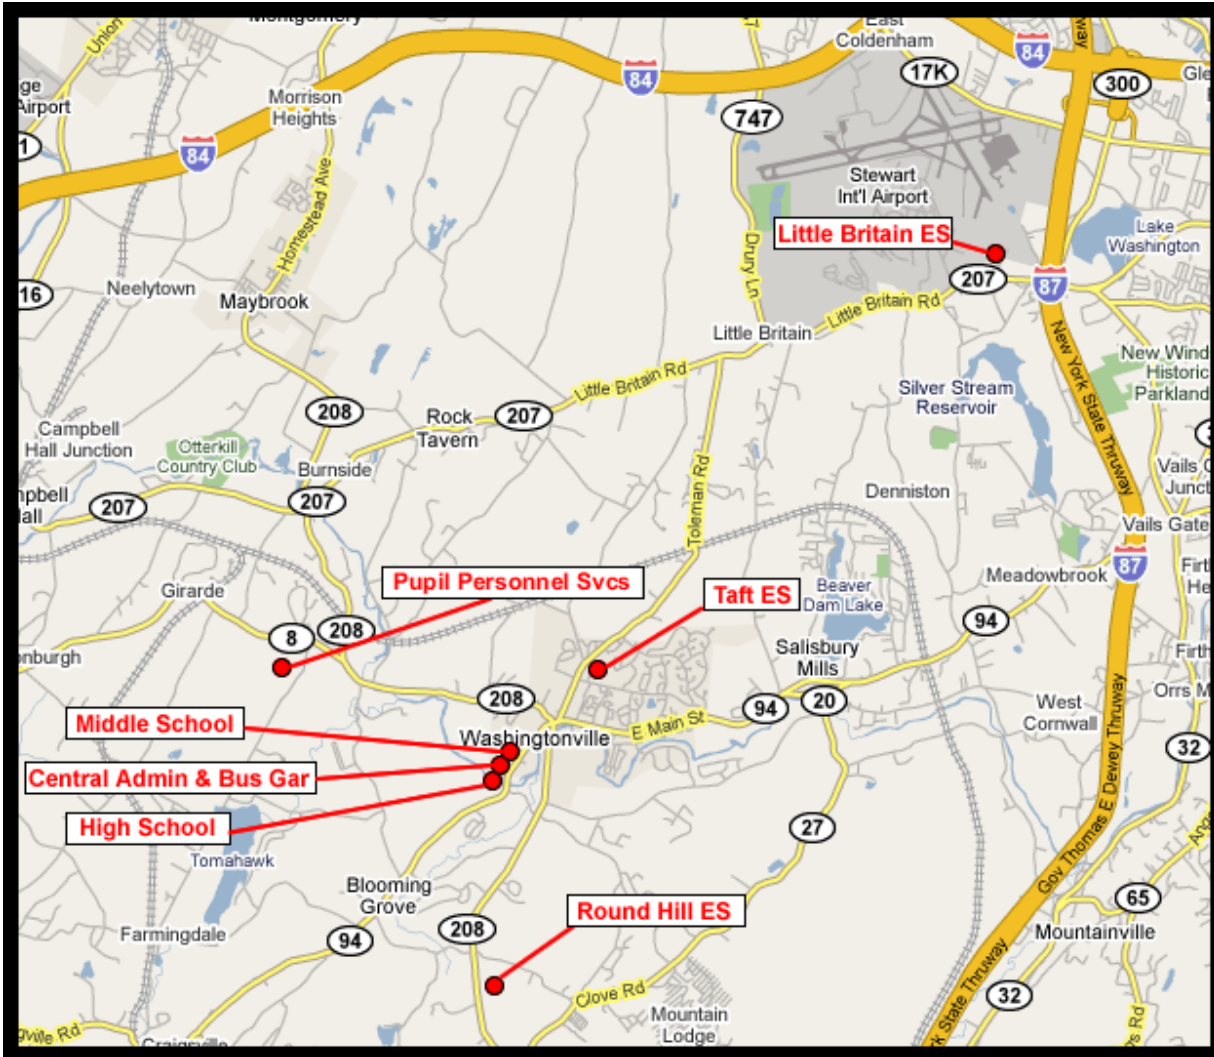

# Washingtonville Central School District

### **From the North:**

NYS Thruway South (I-87) to I-84 West (Newburgh, Exit 17)  
I-84 West to Exit 5A (Route 747 – Stewart Airport – first Exit)  
Take Route 747 South to traffic light at Little Britain Road (T Intersection – Route 207)  
Turn Right onto Little Britain Road (Route 207)  
Turn Left onto Toleman Road (first left)  
Follow Toleman Road into the Village of Washingtonville (T Intersection – Main Street, Route 94)  
Turn Right on Main Street (Route 94)  
Proceed to Central Administration at 52 West Main Street.

### **From the East/West:**

I-84 West to Exit 5A (Route 747 South towards Stewart Airport)  
Take Route 747 South to traffic light at Little Britain Road (T Intersection – Route 207)  
Turn Right onto Little Britain Road (Route 207)  
Turn Left onto Toleman Road (first left)  
Follow Toleman Road into the Village of Washingtonville (T Intersection – Main Street, Route 94)  
Turn Right onto Main Street (Route 94)  
Proceed to Central Administration at 52 West Main Street.

### **From the South:**

NYS Thruway (I-87) North to Exit 16 (Harriman – Route 17 West)  
Route 17 West to Route 208 North (Exit 130 – Washingtonville)  
Route 208 North to Village of Washingtonville (Main Street, Route 94)  
Turn Left onto Main Street (Route 94)  
Proceed to Central Administration at 52 West Main Street.